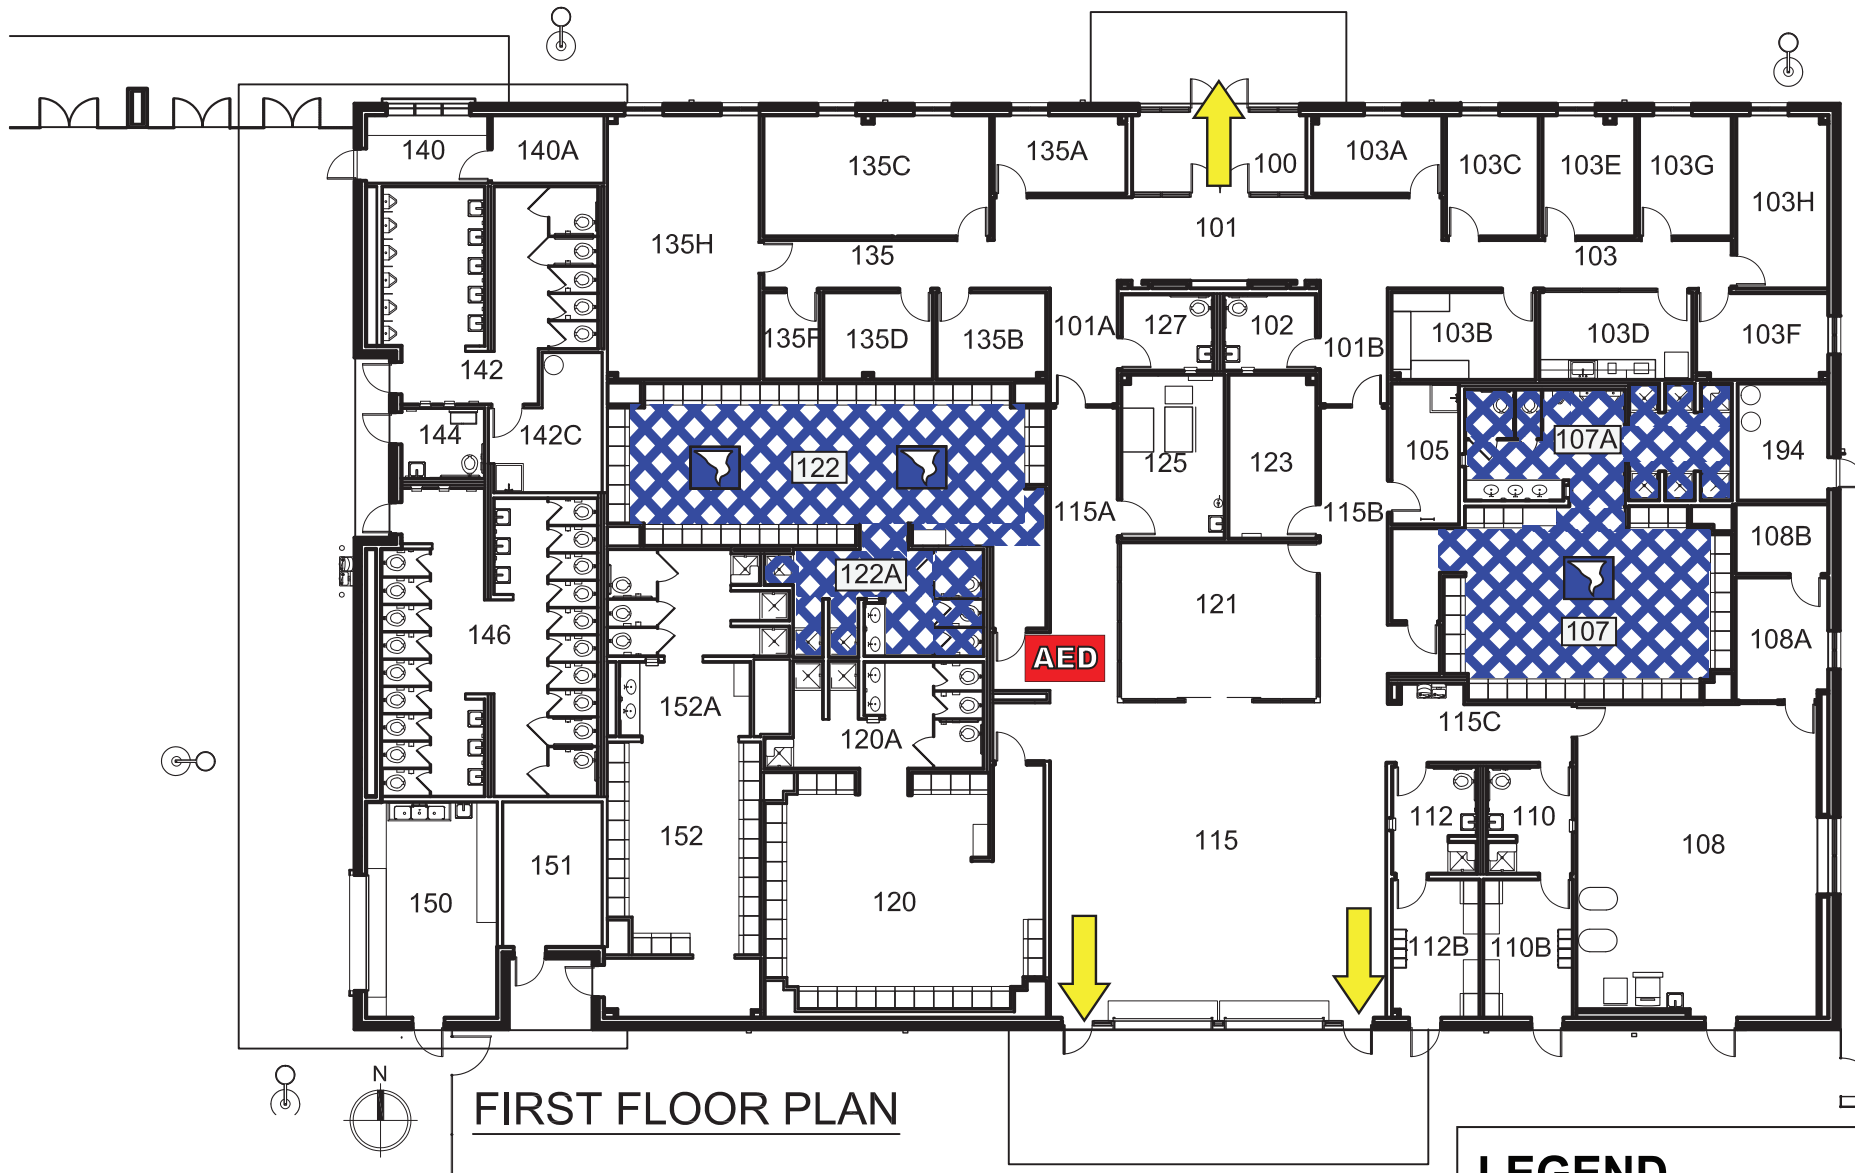

TRACK & SOCCER COMPLEX

LEGEND

Shelter Area

Exit

Automated External Defibrillator